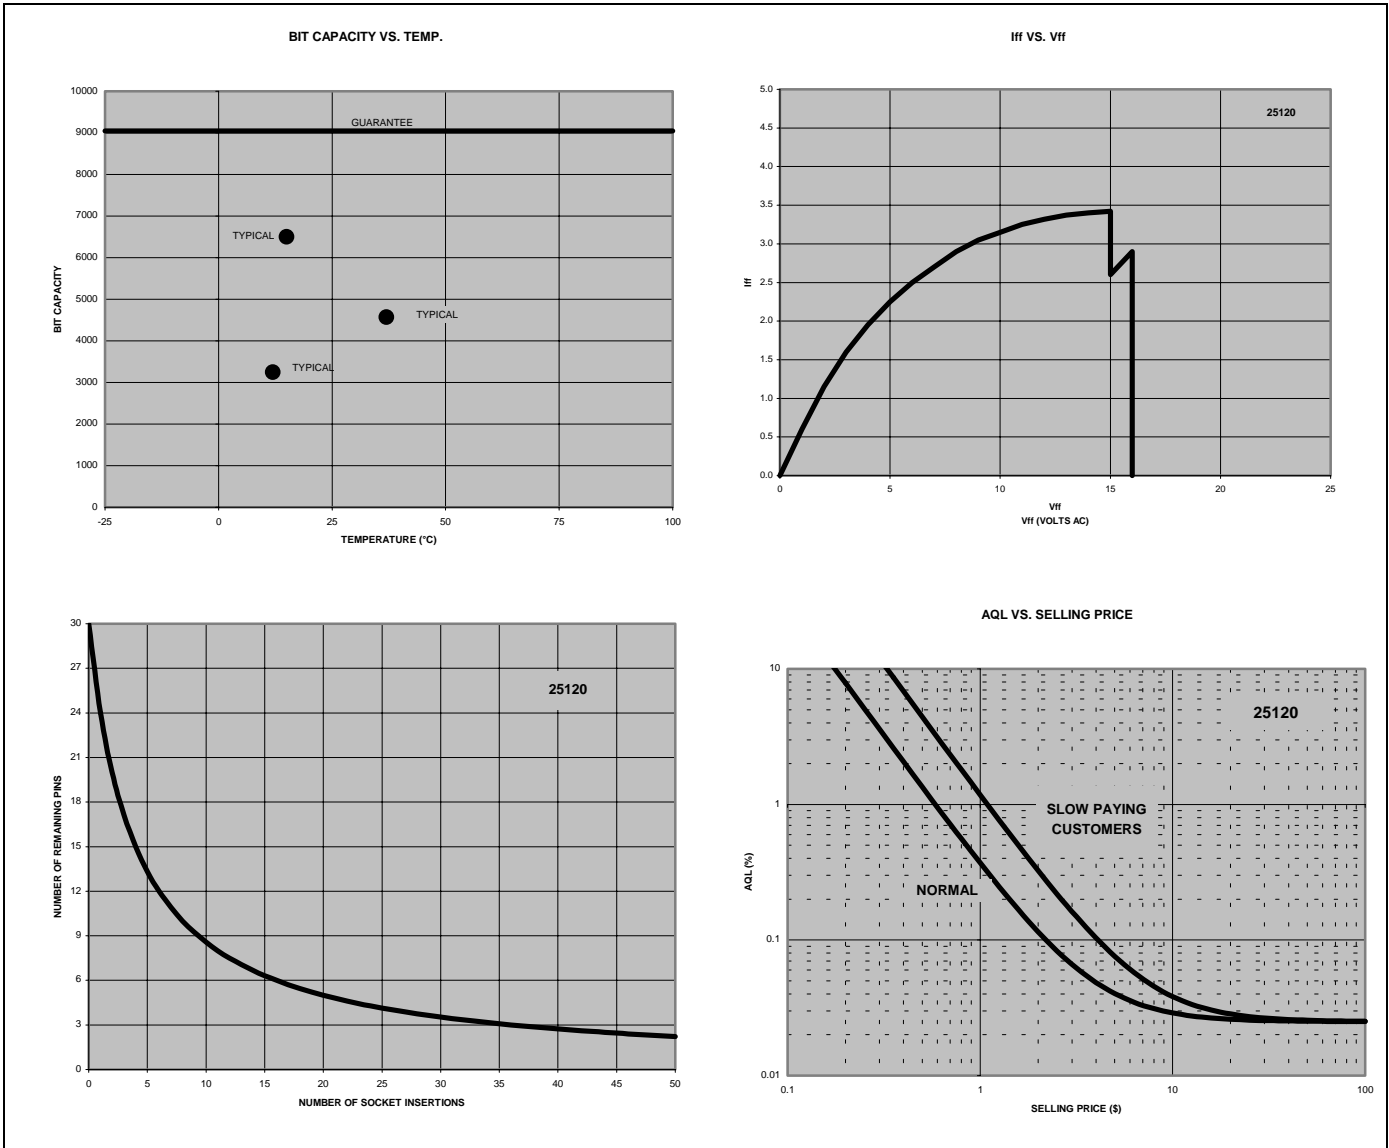

TYPICAL CHARACTERISTIC CURVES

811 E. ARQUES AVENUE • SYNNEYVALE CALIFORNIA • 94086  
 TEL: (408) 739-7700 • TWX: (910) 339-9283 • A subsidiary of CORNING GLASS WORKS  
 D304 MOS-005-39 Copyright 1972 – printed in U.S.A.